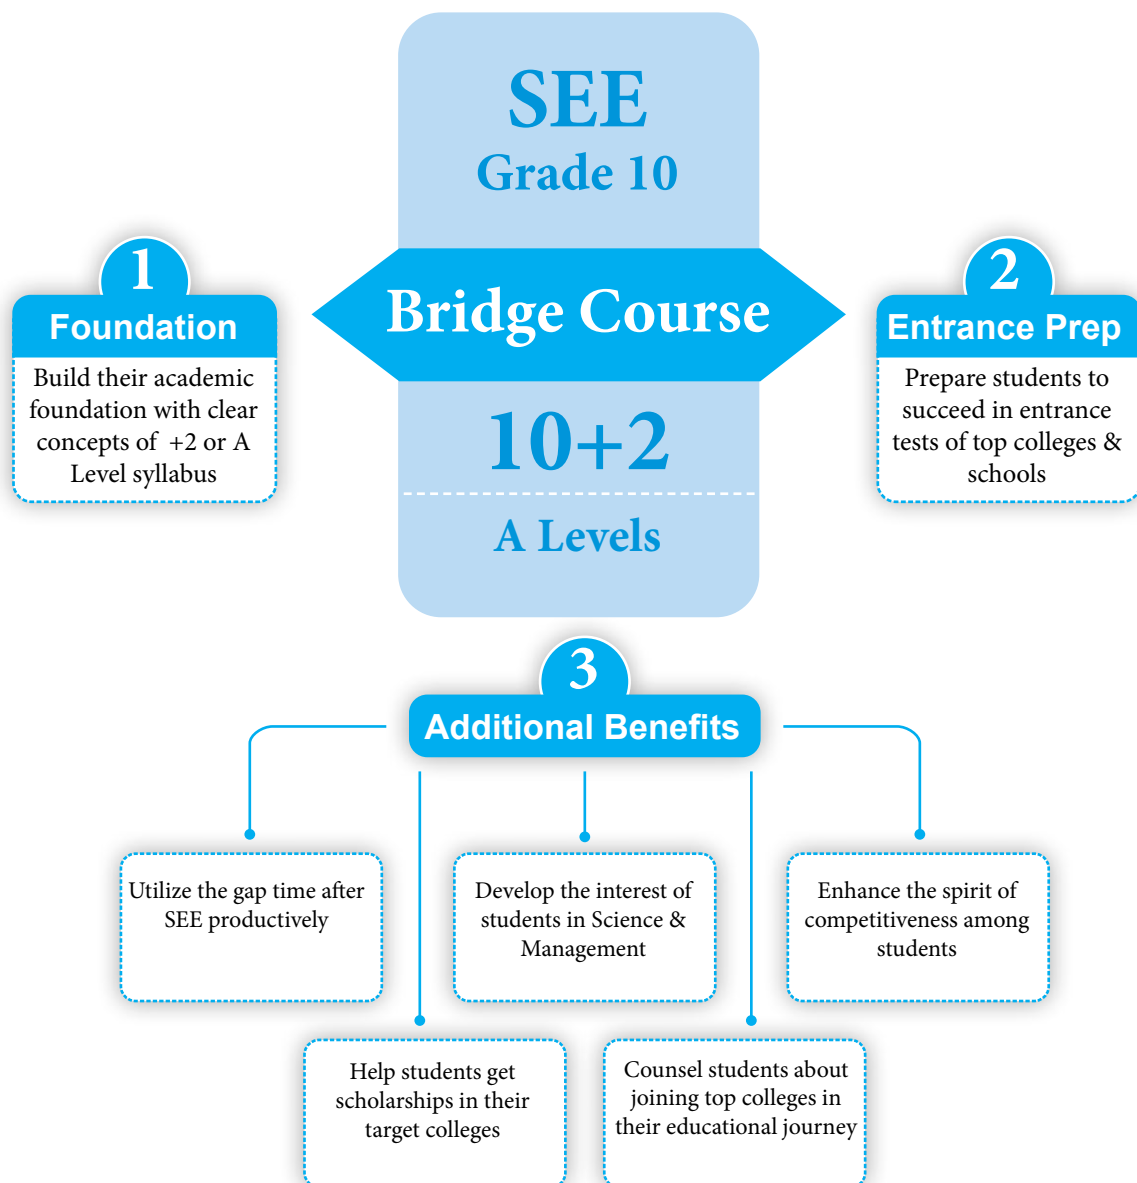

INTEL Bridge Course

The Bridge Course is essential for competing students who wish to get admitted to their target 10+2/colleges. The Course is a popular program immediately after SEE for students who aim for success in the tough entrance tests. Alongside, our Bridge Course builds an academic foundation for their further learning and improves performance during studies in 10+2/Colleges.

Why the Bridge Course? Your Best Pathway to Higher Education!