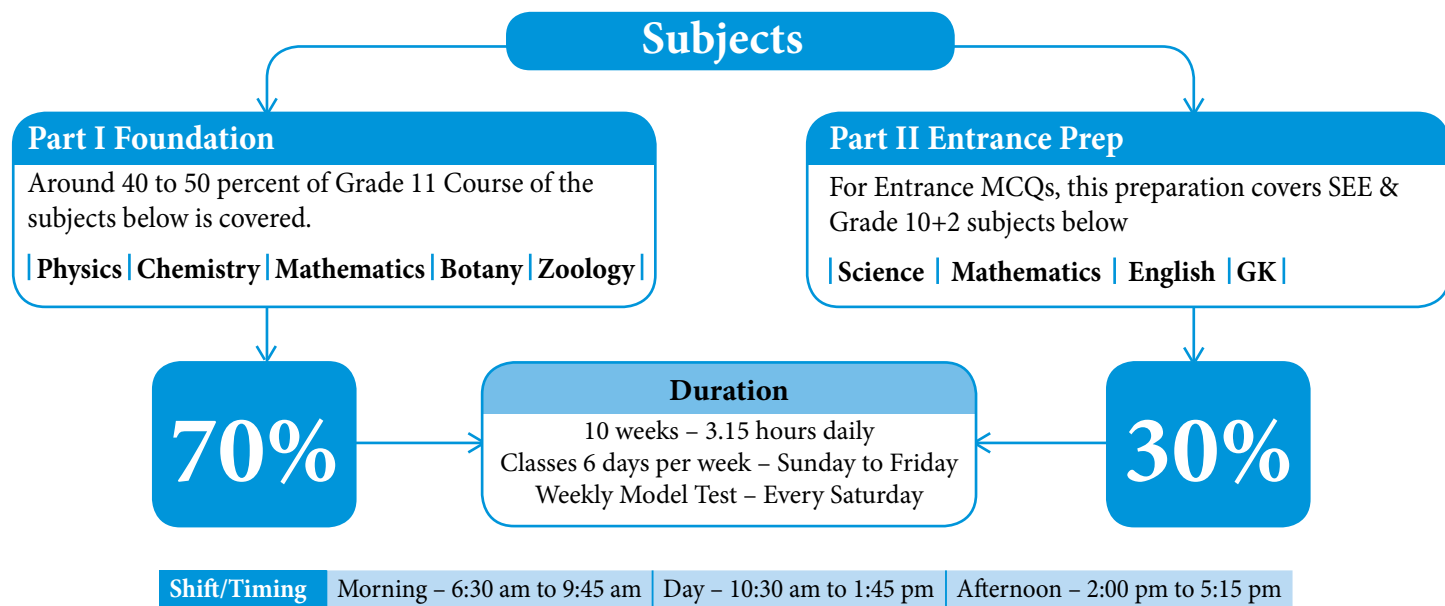

Our Courses

INTEL offers 4 special packages of its Bridge Course. These are specially designed for students planning to do +2 or A Levels in Science or Management after SEE.

Advanced Science Course (ASC)

The Advanced Science Course is a very popular course at INTEL. Due to the vast difference between SEE & 10+2, it is vital to bridge this wide gap in the learning of Science Subjects. While Science is taught as one subject up to SEE, it is divided into Physics, Chemistry & Biology in 10+2. Alongside, ASC prepares them for entrance tests of top 10+2/Colleges.