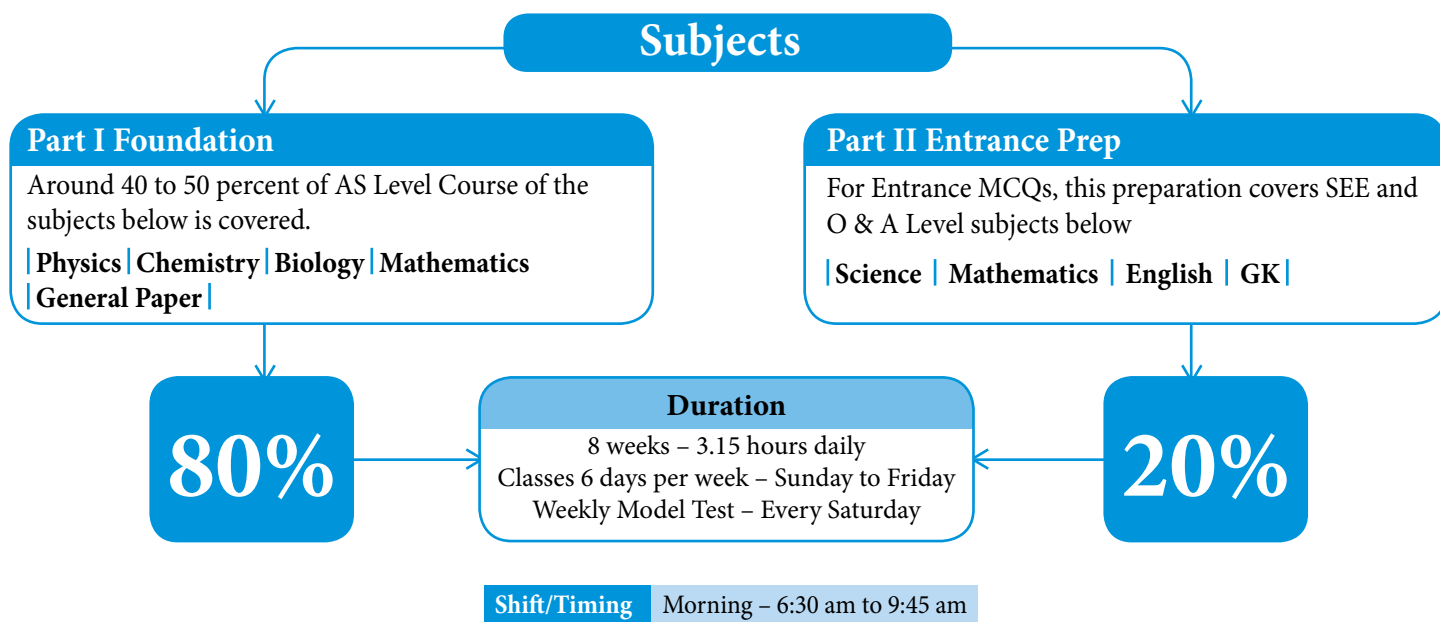

A-Levels Bridge Course (ABC)

Cambridge A Levels follow a different teaching-learning approach from the SEE so that this Course makes students get familiarized with what they will have to study in A Levels. Also, the Course prepares them for entrance tests of top A Level College normally based on the Cambridge O Levels school pattern.

Entrance Preparation Course (EPC)

Getting admission in reputed 10+2 school or colleges is highly competitive. Our Entrance Prep provides intensive classes for those students wishing to succeed in entrance tests for admission to top 10+2/Colleges.

St. Xavier's Campus | Budhanilkantha School | SOS, Sanothimi