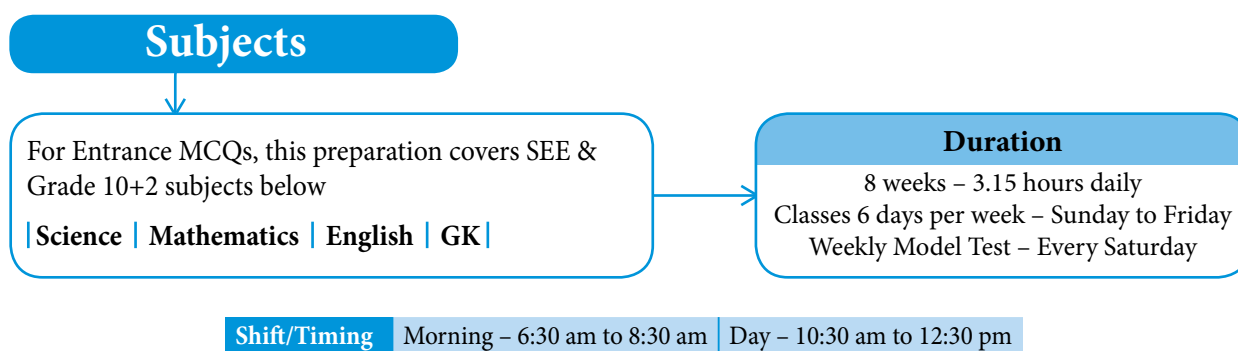

Fees

1. Advanced Science Course	Rs. 14,000
2. Advanced Management Course	Rs. 11,000
3. A-Levels Bridge Course	Rs. 11,000
4. Entrance Preparation Course	Rs. 11,500

Notes

- Full fees for each Bridge Course Package must be deposited at the time of enrollment.
- Fees include admission, tuition, study materials, and tests & examinations.
- Fees once paid are not refundable except in the case of INTEL Scholarship Winners.