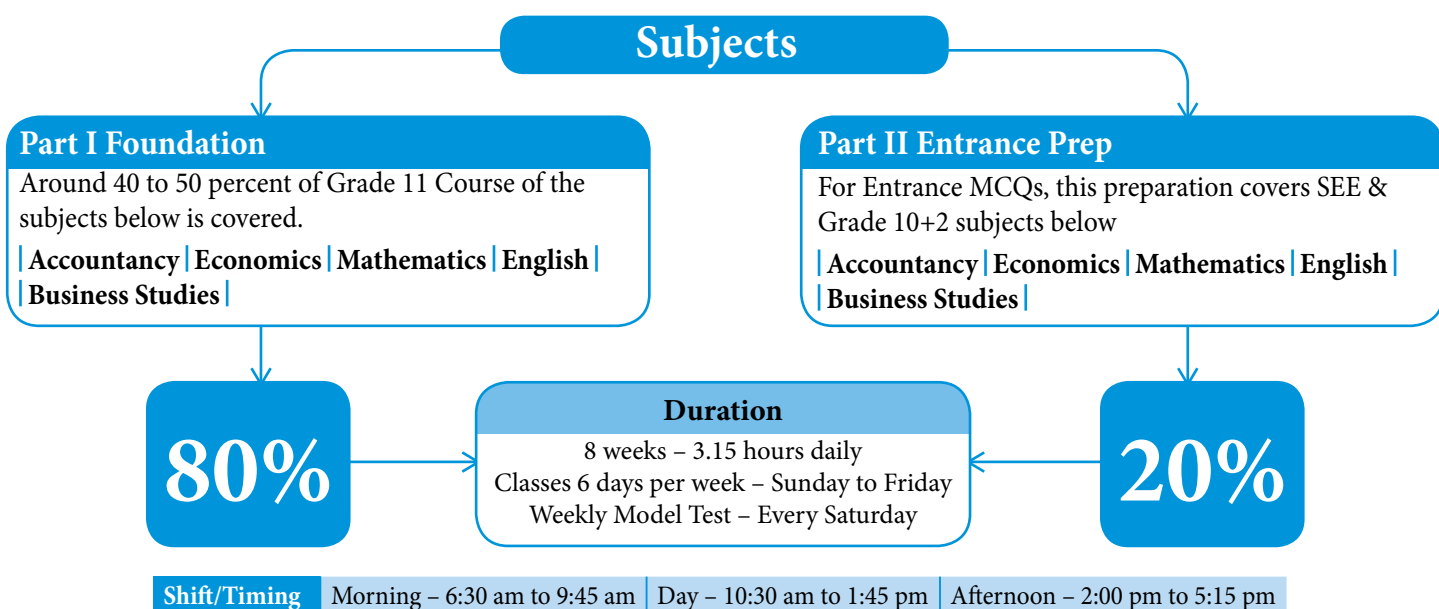

Advanced Management Course (AMC)

This Course teaches students from the basics to Grade 11 level of subjects in the management stream. Around 40 to 50 percent of Grade 11 Course of the subjects below is covered. Alongside, AMC prepares them for entrance tests of top 10+2/Colleges.